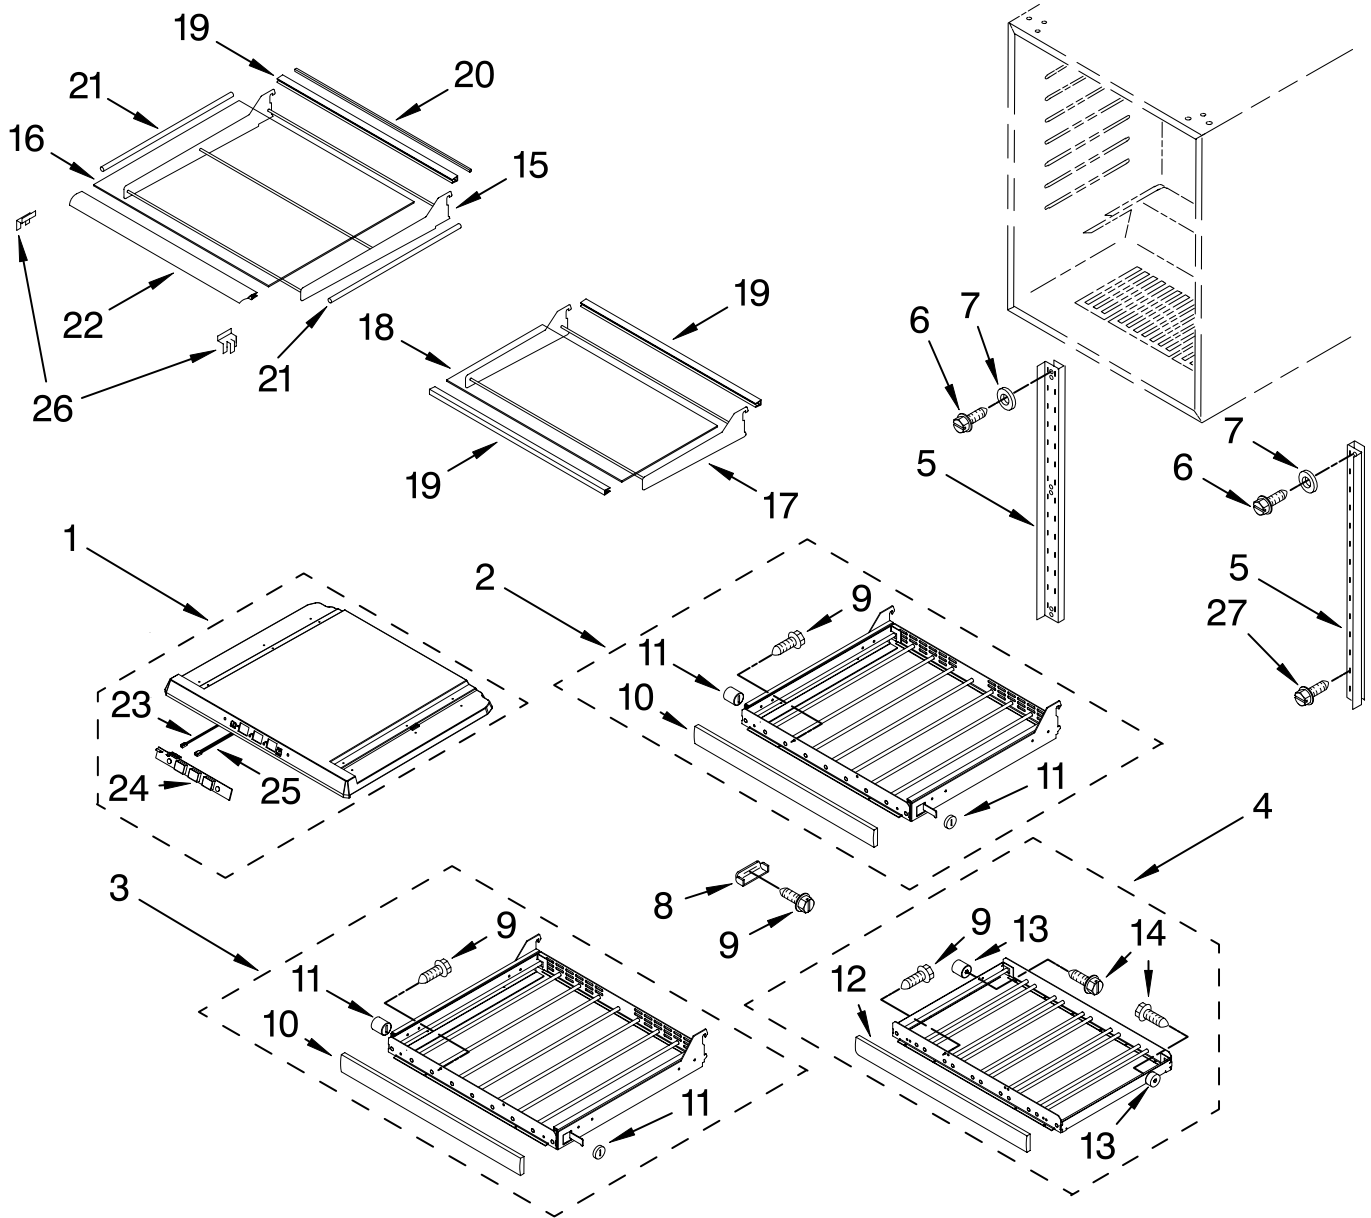

FOR ORDERING INFORMATION REFER TO PARTS PRICE LIST

CABINET PARTS

For Models: KBCS24LSBS01

(Black Cabinet)

Illus. No.	Part No.	DESCRIPTION
1		Literature Parts
	2300276	Use & Care Guide
	4344901	Wiring Diagram
2		Cabinet (Not A Service Part)
3	4344739	Lens, Light
4	4344740	Bulb, Light
5	4344746	Heater, Defrost
6	4344747	Heat Shield
7	4344761	Grille
8	4344762	Plate, Bottom
9	4344763	Foot, Leveling
10	4344764	Brace, Support
11	4344898	Control Box
12		Frame, Side
	4344789	Left Side
	4344790	Right Side
13	4344771	Bracket, Grille
14	4344841	Evaporator Fan Assembly
15	4344860	Thermostat
16	4344768	Knob, Thermostat
17	4344767	Switch, Plunger
18	4344826	Screw
19	4344797	Screw
20	4344819	Clip, Grille
21	4344825	Screw
22	4344823	Seal
23		Frame, Support
	4344821	Right
	4344820	Left
24	4344824	Clip, Harness
25	4344857	Harness, Wire
26	4344827	Screw
27	4344792	Thermal Fuse
28	4344793	Screw
29	4344791	Screw
30	4344783	Fan Blade
31	4344878	Screw
32	4344865	Evaporator Fan Motor
33	4344877	Harness, Wire
34	4344832	Screw, Ground
35	4344778	Grommet, Fan Motor
36	4344899	Bracket, Motor
37		Evaporator (Not Serviced)
38	4344858	Switch, Light
39	4344917	Transformer Cable
40	4344918	Temperature Sensor

FOR ORDERING INFORMATION REFER TO PARTS PRICE LIST

SHELF PARTS

For Models: KBCS24LSBS01

(Black Cabinet)

Illus. No.	Part No.	DESCRIPTION
1	4344893	Temperature Separator
2	4344846	Wine Rack, Top
3	4344847	Wine Rack, Middle
4	W10187313	Wine Rack, Lower
5		Ladder, Shelf
	4344842	Left Side
	4344843	Right Side
6	4344794	Screw
7	4344795	Washer
8	4344850	Stop, Lower Rack
9	4344851	Screw

Illus. No.	Part No.	DESCRIPTION
10	4344882	Trim, Top And Middle Racks
11		Support
	4344867	Left
	4344866	Right
12	4344884	Trim, Lower Rack
13		Support, Bumper
	4344886	Left
	4344885	Right
14		Screw
	4344915	Left
	4344914	Right
15	4344870	Shelf, Large